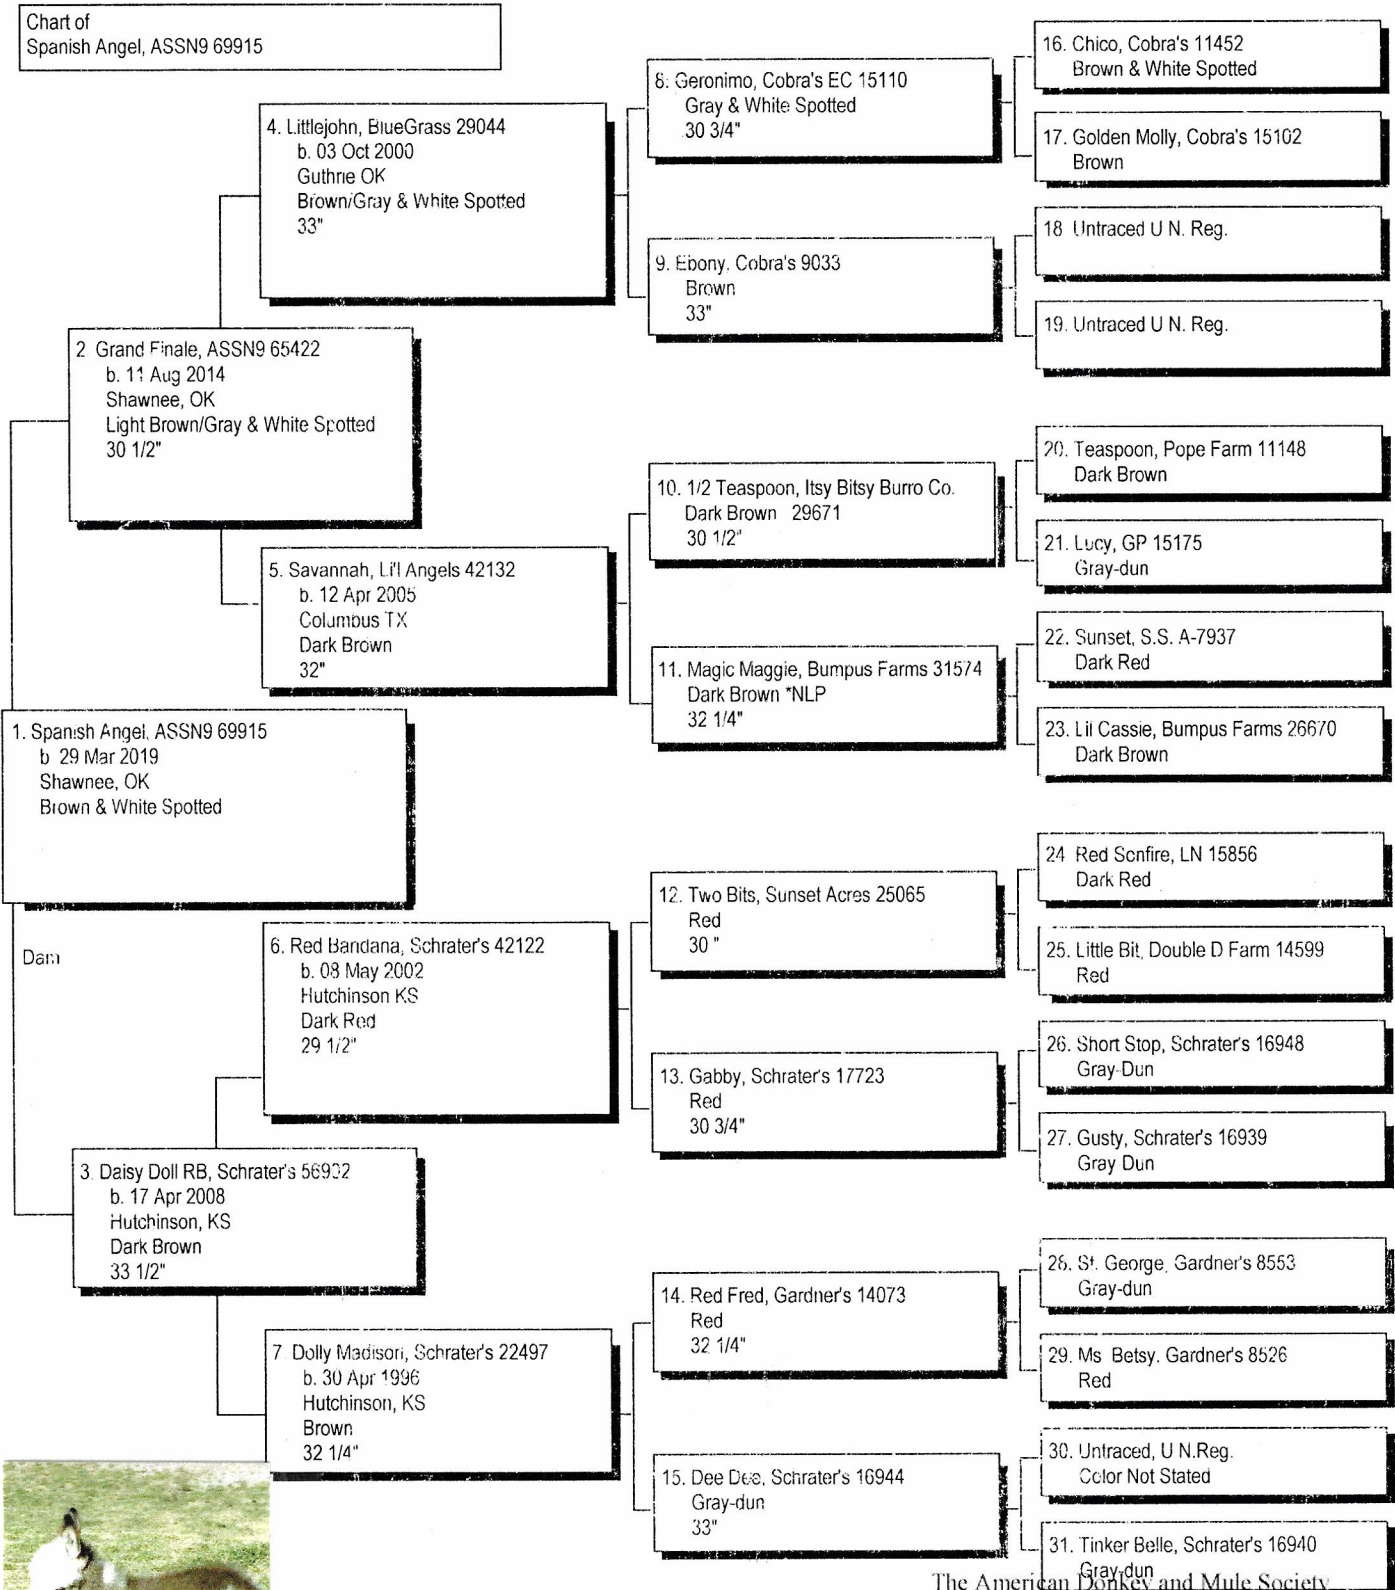

Pedigree

Chart #1

The American Donkey and Mule Society  
 PO Box 1210, Lewisville TX 75067  
[www.lovelongears.com](http://www.lovelongears.com) (972) 219-0781  
 The American Donkey and Mule Society is not responsible for errors in information submitted to the registry.