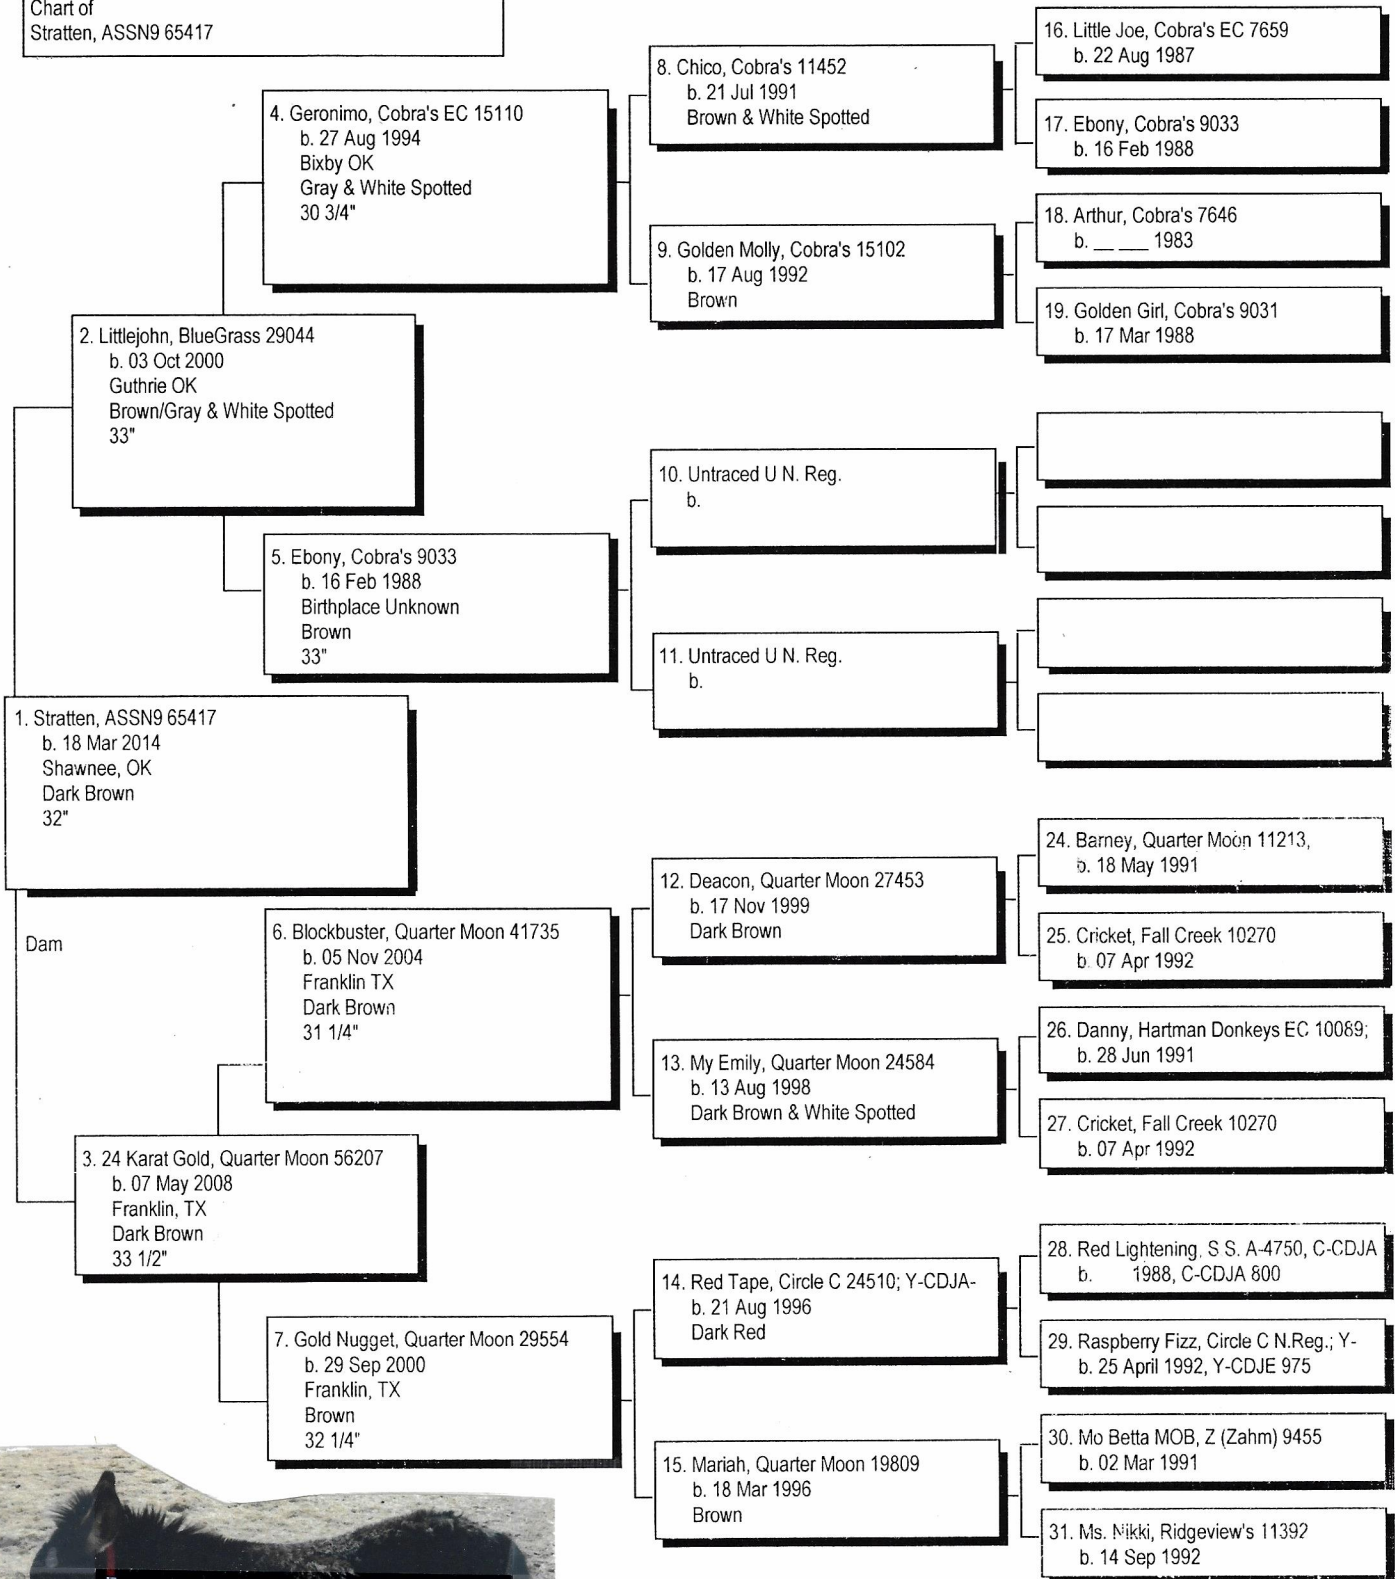

Pedigree

Chart #1

Chart of  
Stratten, ASSN9 65417

The American Donkey and Mule Society,  
PO Box 1210, Lewisville TX 75067  
www.lovelongears.com/ (972) 219-0781  
The American Donkey and Mule Society is not  
responsible for errors in information submitted to  
the registry.