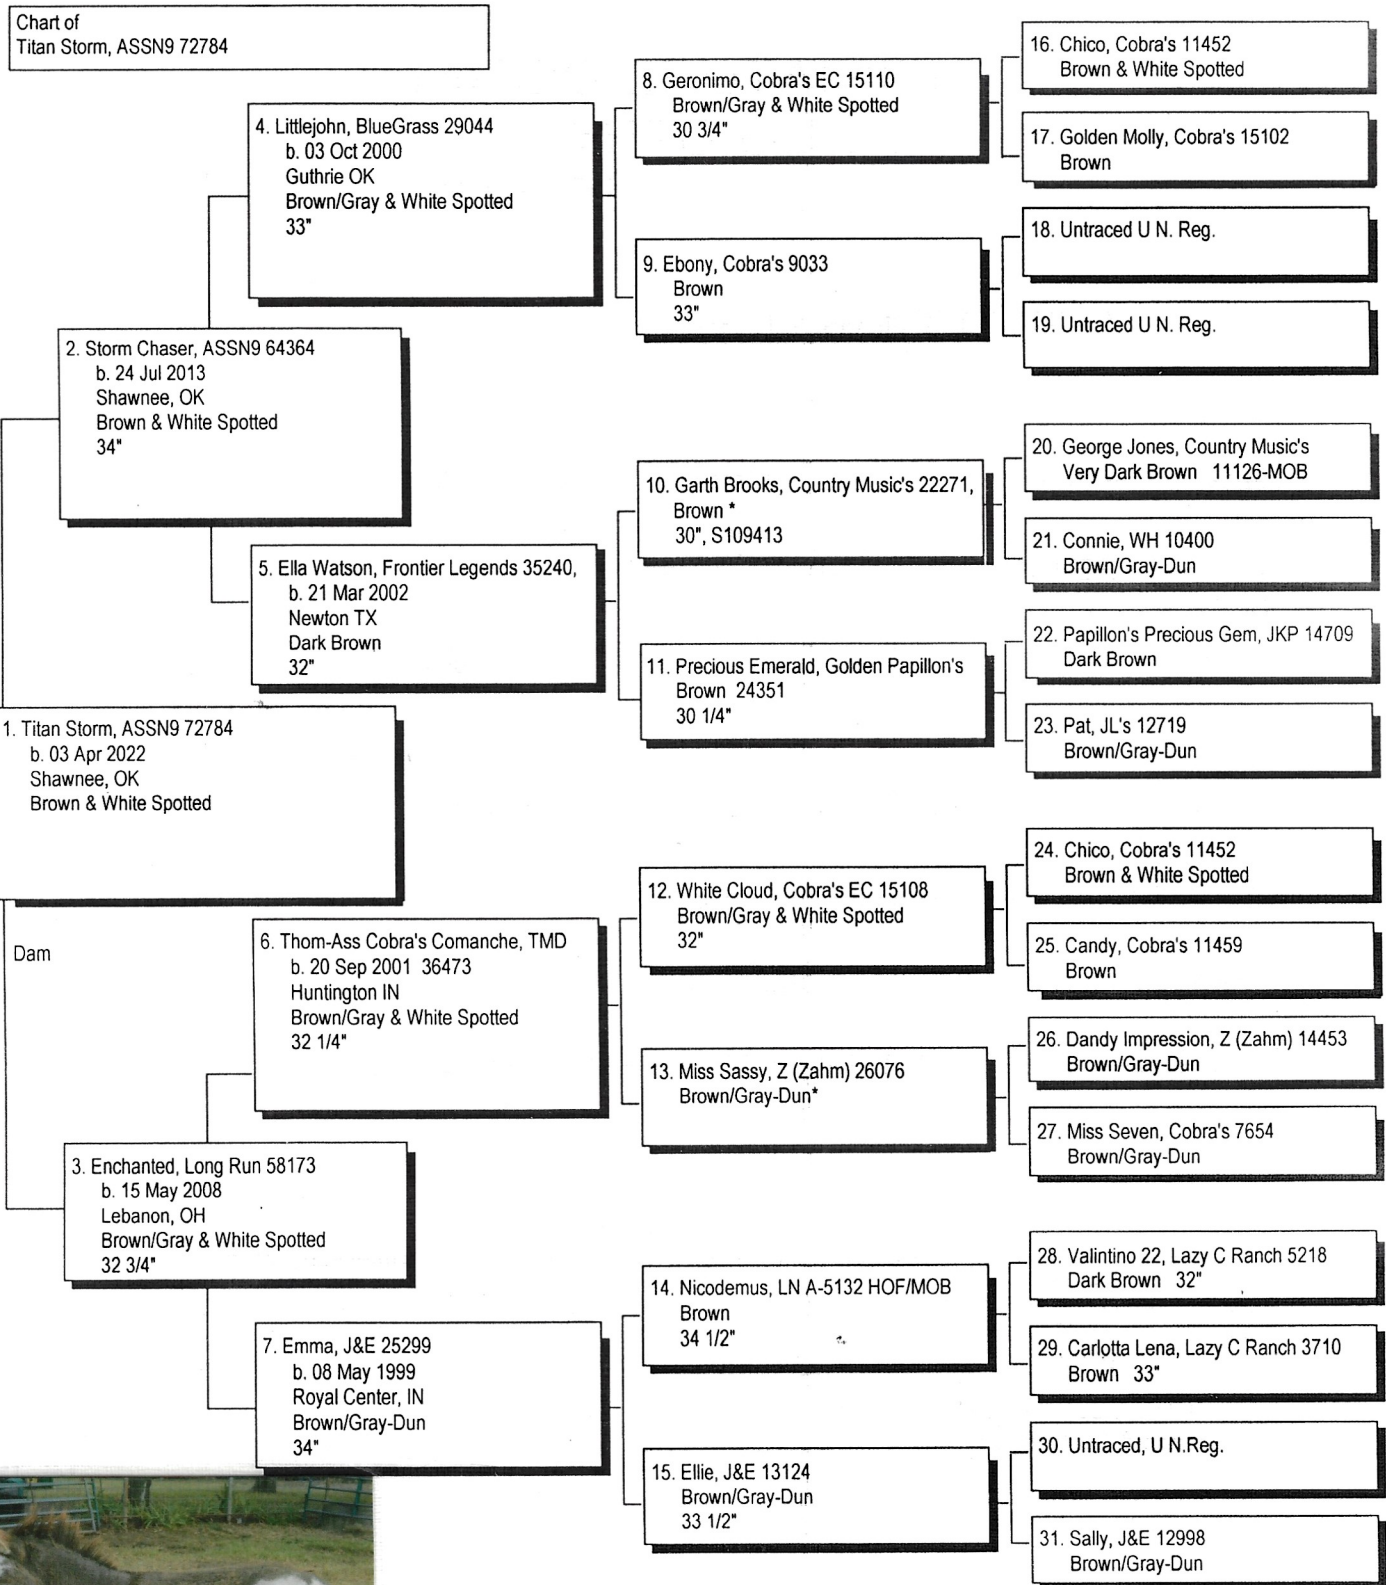

Pedigree

Chart #1

**American Donkey & Mule Society**  
 PO Box 1210, Lewisville TX 75067  
 (972) 219-0781, lovelongears@hotmail.com  
 ADMS is not responsible for errors submitted to the registry.