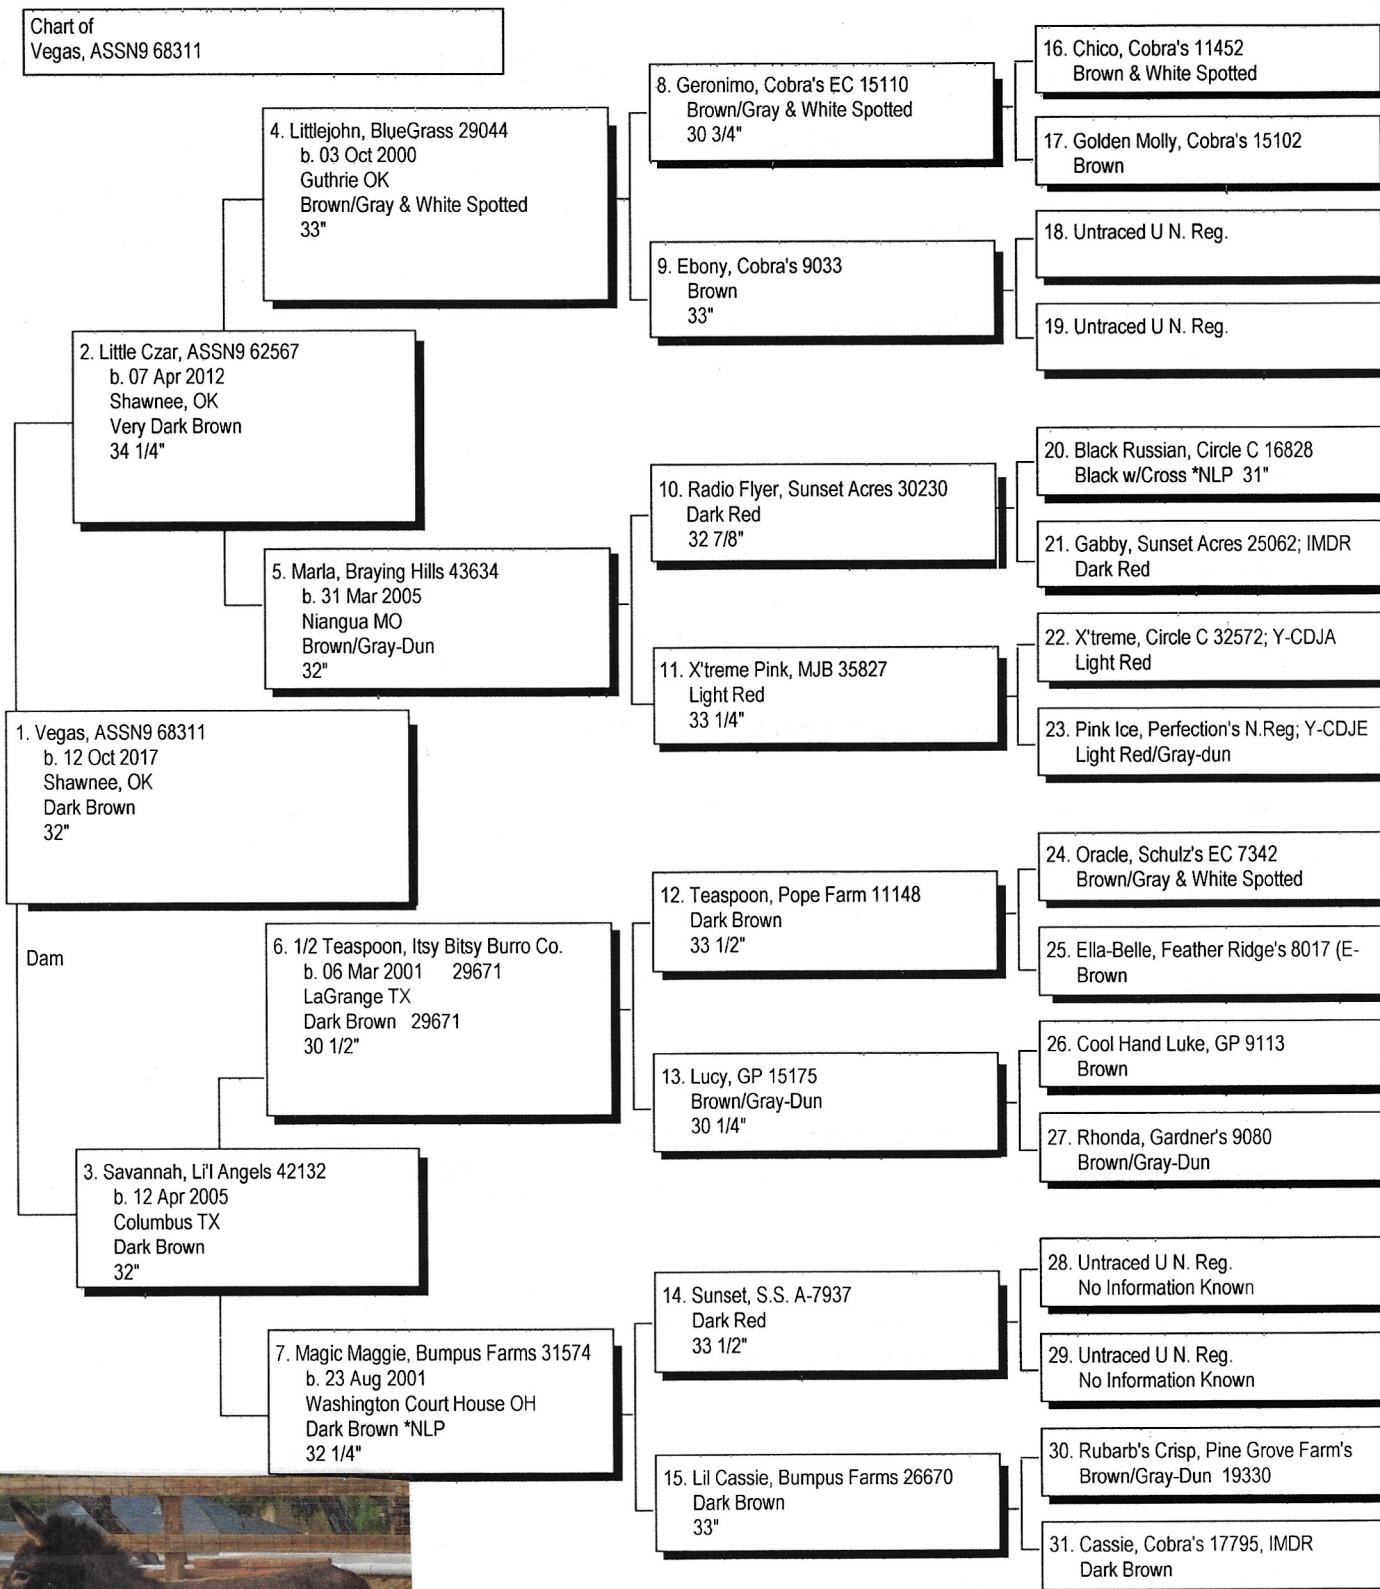

Pedigree

Chart #1

American Donkey & Mule Society
 PO Box 1210, Lewisville TX 75067
 (972) 219-0781, lovelongears@hotmail.com
 ADMS is not responsible for errors submitted to
 the registry.