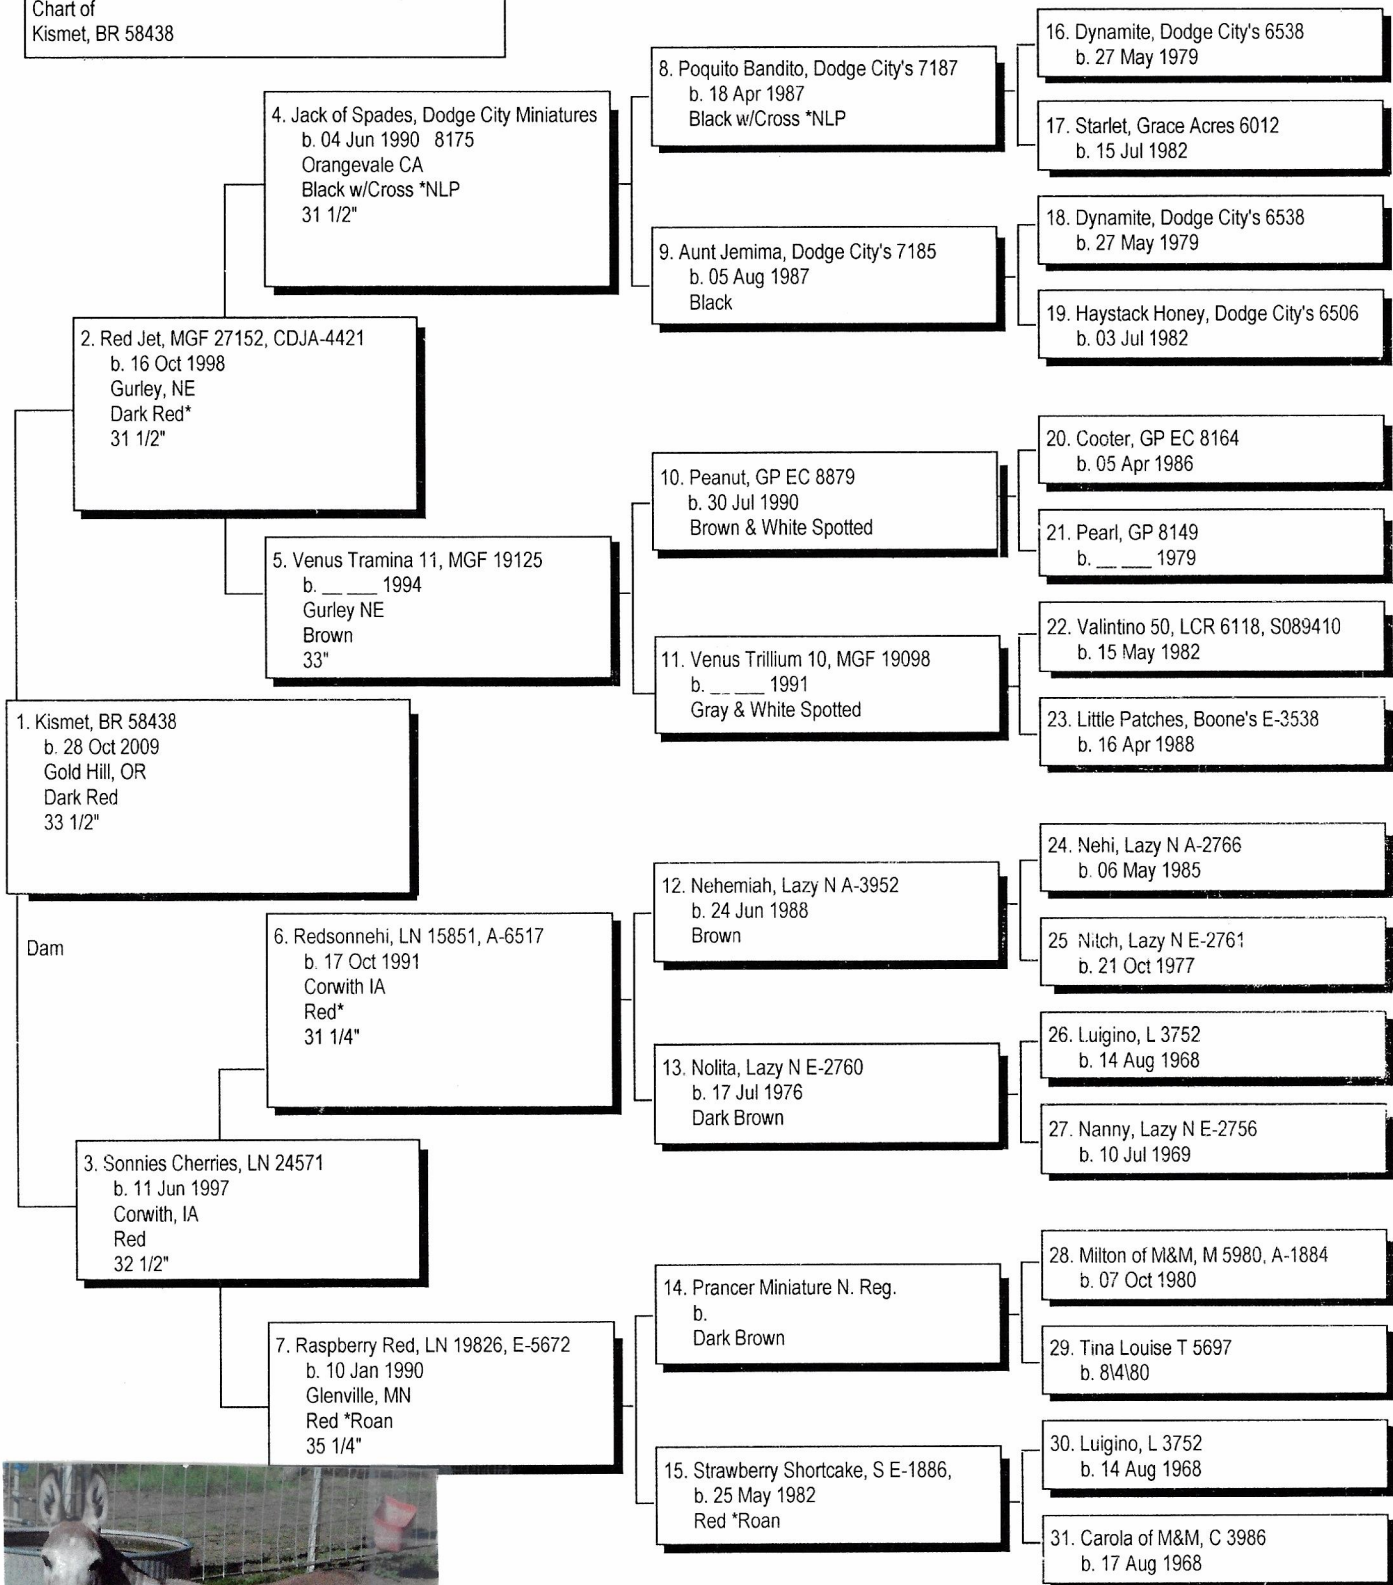

AVID\*039\*048\*027

Pedigree

Chart #1

Chart of  
Kismet, BR 58438

The American Donkey and Mule Society,  
 PO Box 1210, Lewisville TX 75067  
[www.lovelongears.com/](http://www.lovelongears.com/) (972) 219-0781  
 The American Donkey and Mule Society is not  
 responsible for errors in information submitted to  
 the registry.