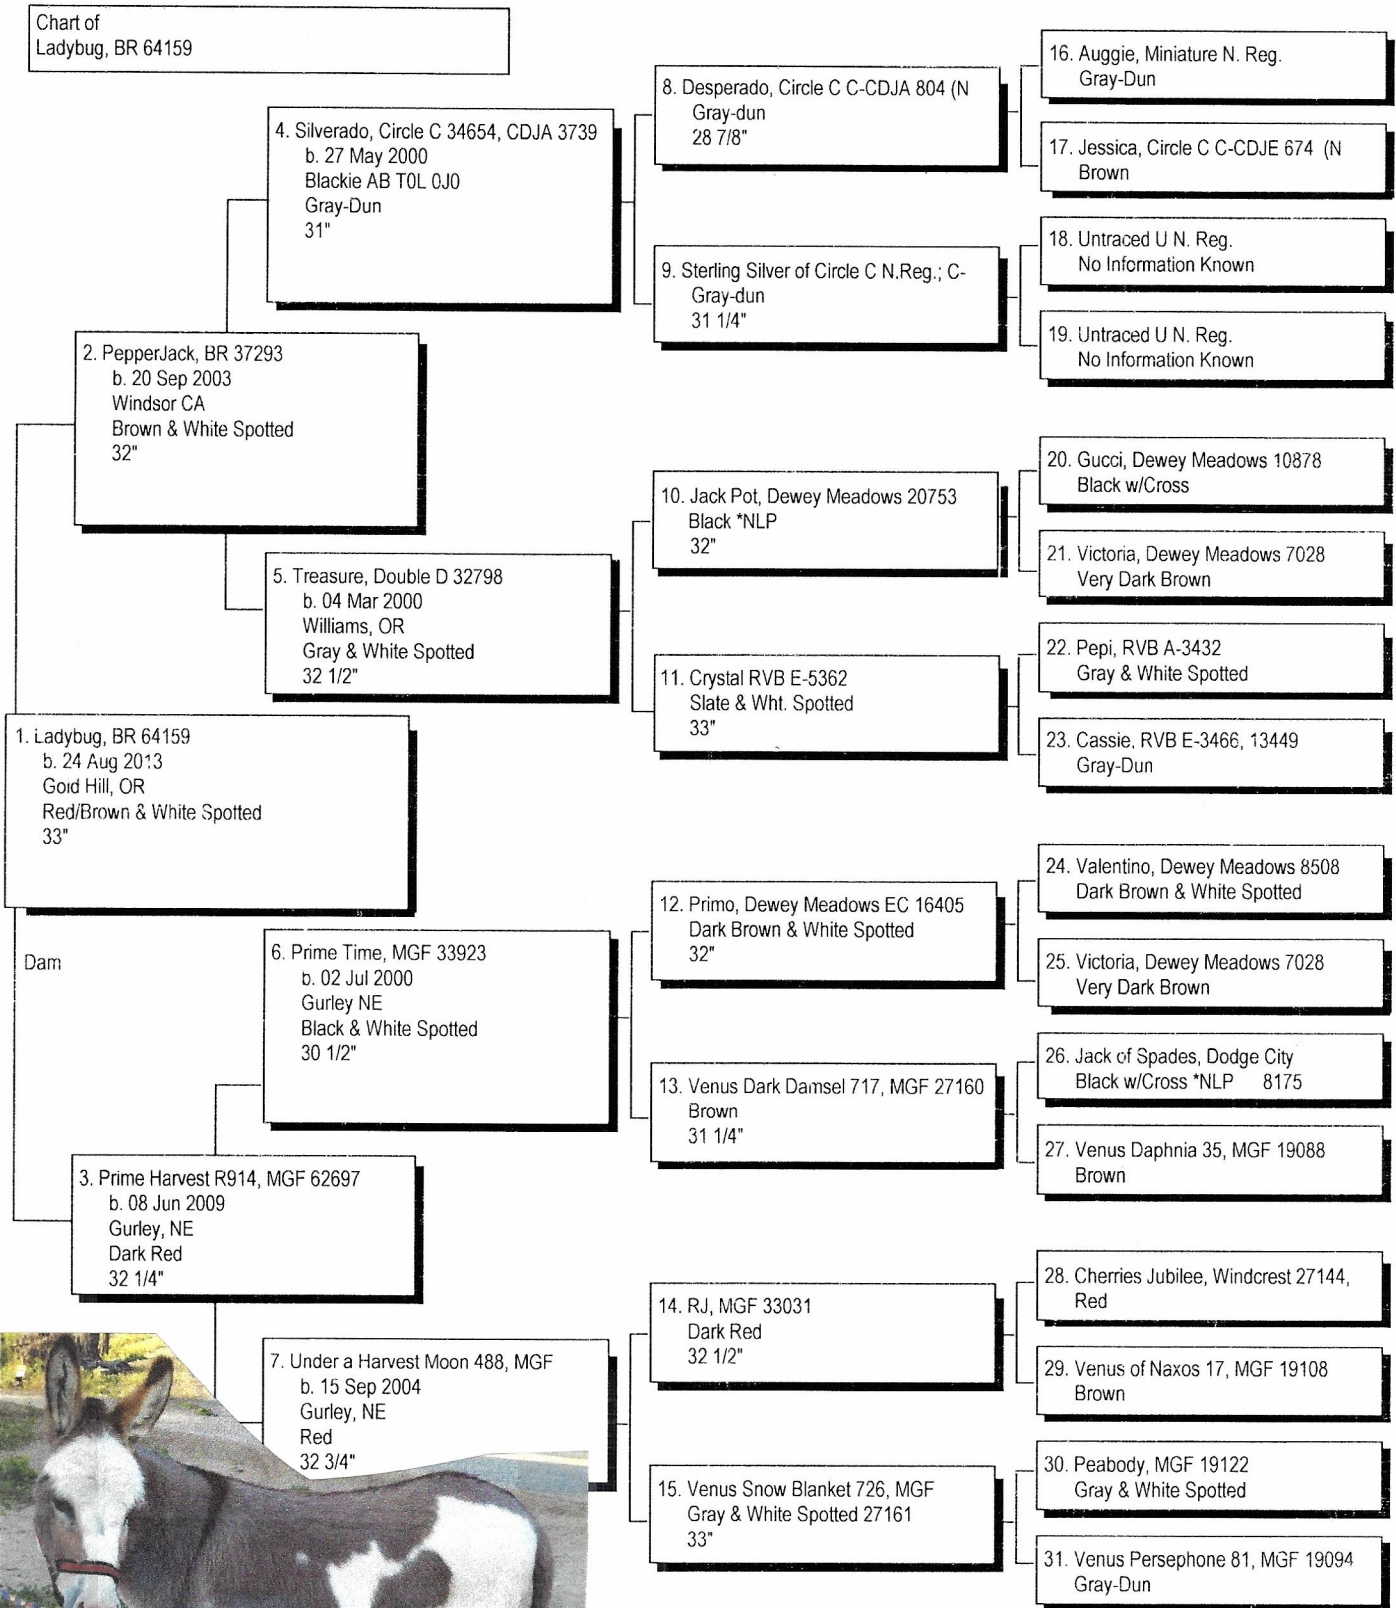

Pedigree

Chart #1

The American Donkey and Mule Society,
 PO Box 1210, Lewisville TX 75067
www.lovelongears.com/ (972) 219-0781
 The American Donkey and Mule Society is not
 responsible for errors in information submitted to
 the registry.