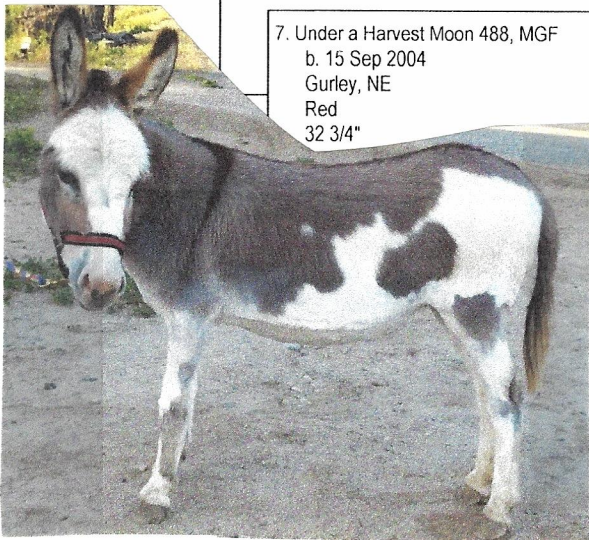

Pedigree

Chart #1

The American Donkey and Mule Society,
 PO Box 1210, Lewisville TX 75067
www.lovelongears.com/ (972) 219-0781
 The American Donkey and Mule Society is not
 responsible for errors in information submitted to
 the registry.