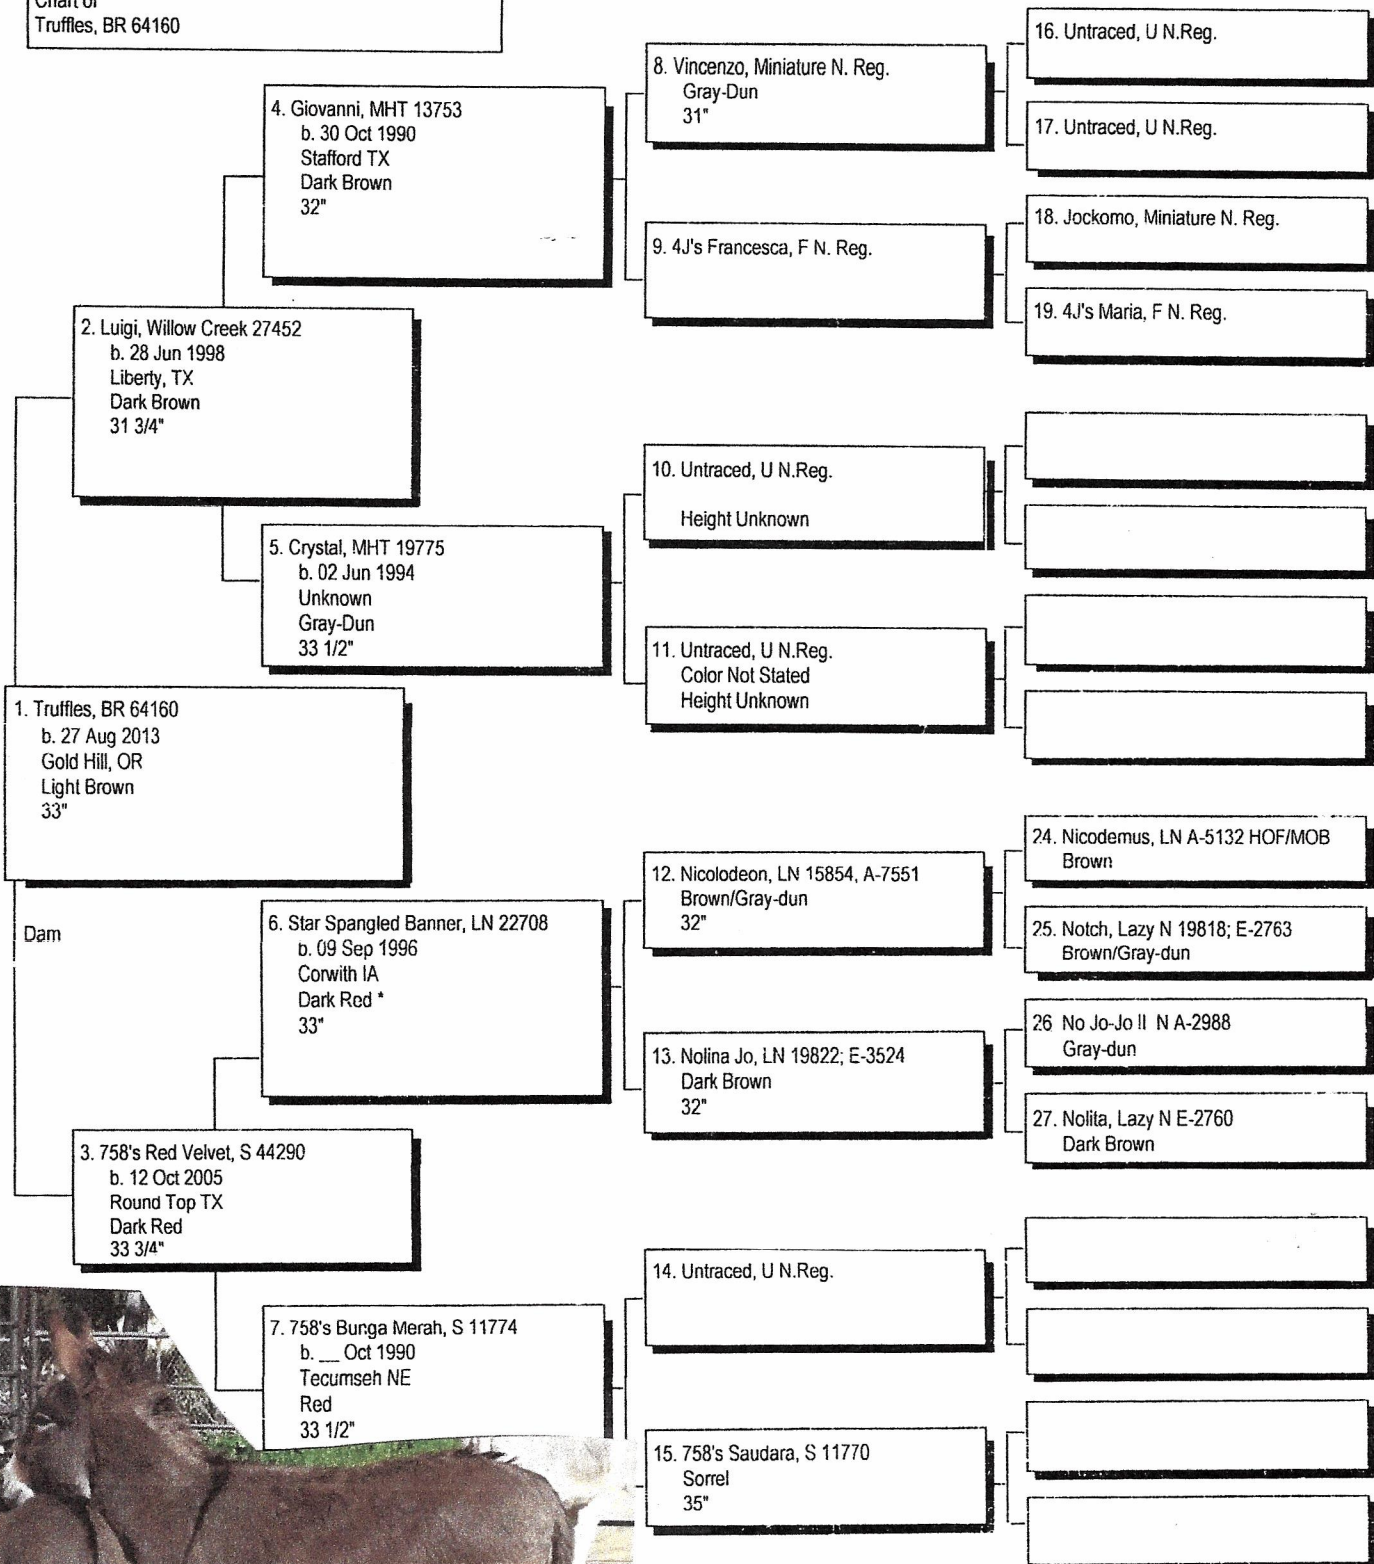

Pedigree

Chart #1

Chart of
Truffles, BR 64160

The American Donkey and Mule Society,
 PO Box 1210, Lewisville TX 75067
 www.lovelongears.com/ (972) 219-0781
 The American Donkey and Mule Society is not
 responsible for errors in information submitted to
 the registry.