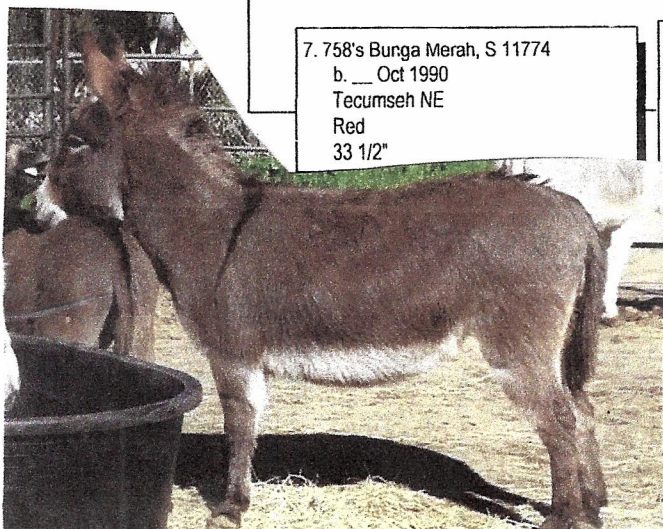

Pedigree

Chart #1

Chart of
Truffles, BR 64160

The American Donkey and Mule Society,
 PO Box 1210, Lewisville TX 75067
 www.lovelongears.com/ (972) 219-0781
 The American Donkey and Mule Society is not
 responsible for errors in information submitted to
 the registry.