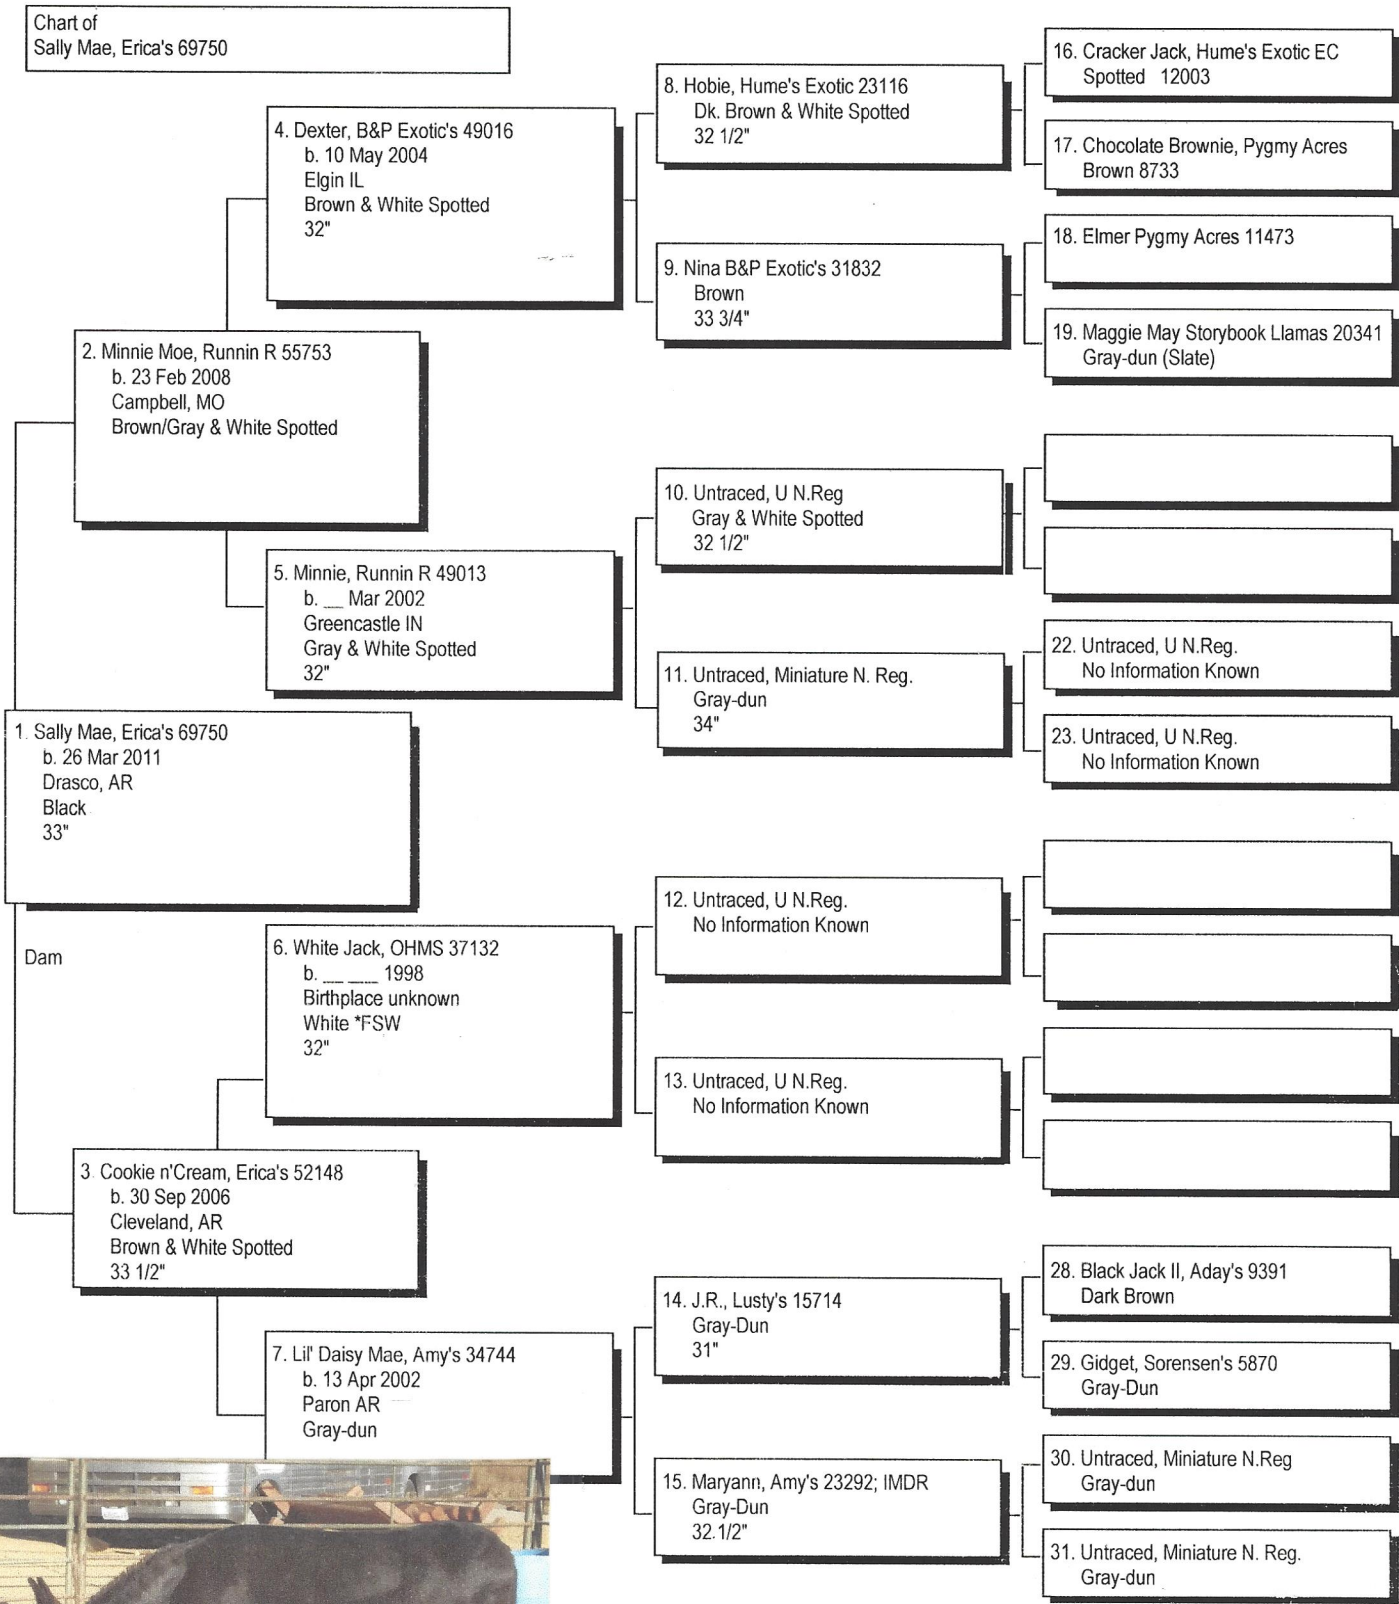

Pedigree

Chart #1

The American Donkey and Mule Society,  
 PO Box 1210, Lewisville TX 75067  
 www.lovelongears.com/ (972) 219-0781  
 The American Donkey and Mule Society is not  
 responsible for errors in information submitted to  
 the registry.