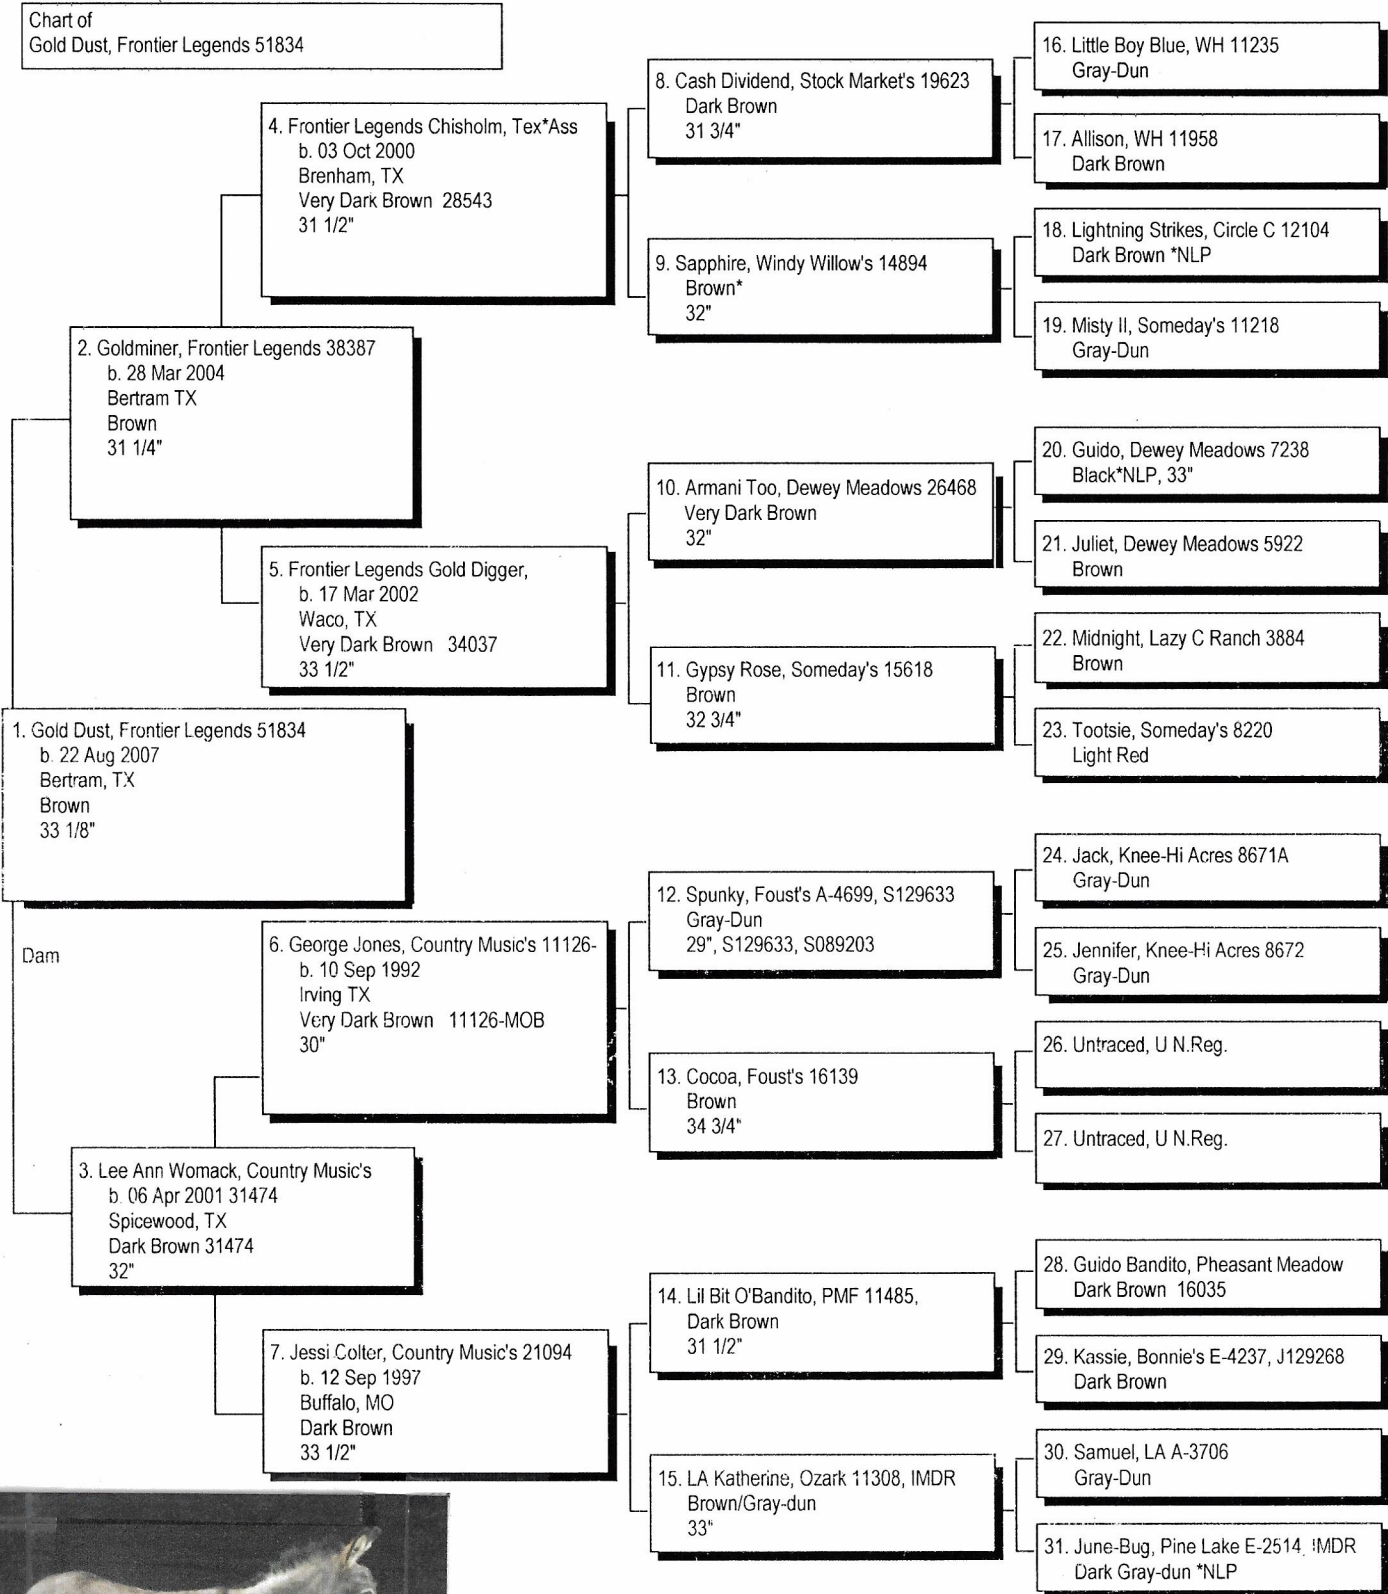

Pedigree

Chart #1

The American Donkey and Mule Society.
 PO Box 1210, Lewisville TX 75067
www.lovelongears.com/ (972) 219-0781
 The American Donkey and Mule Society is not responsible for errors in information submitted to the registry.