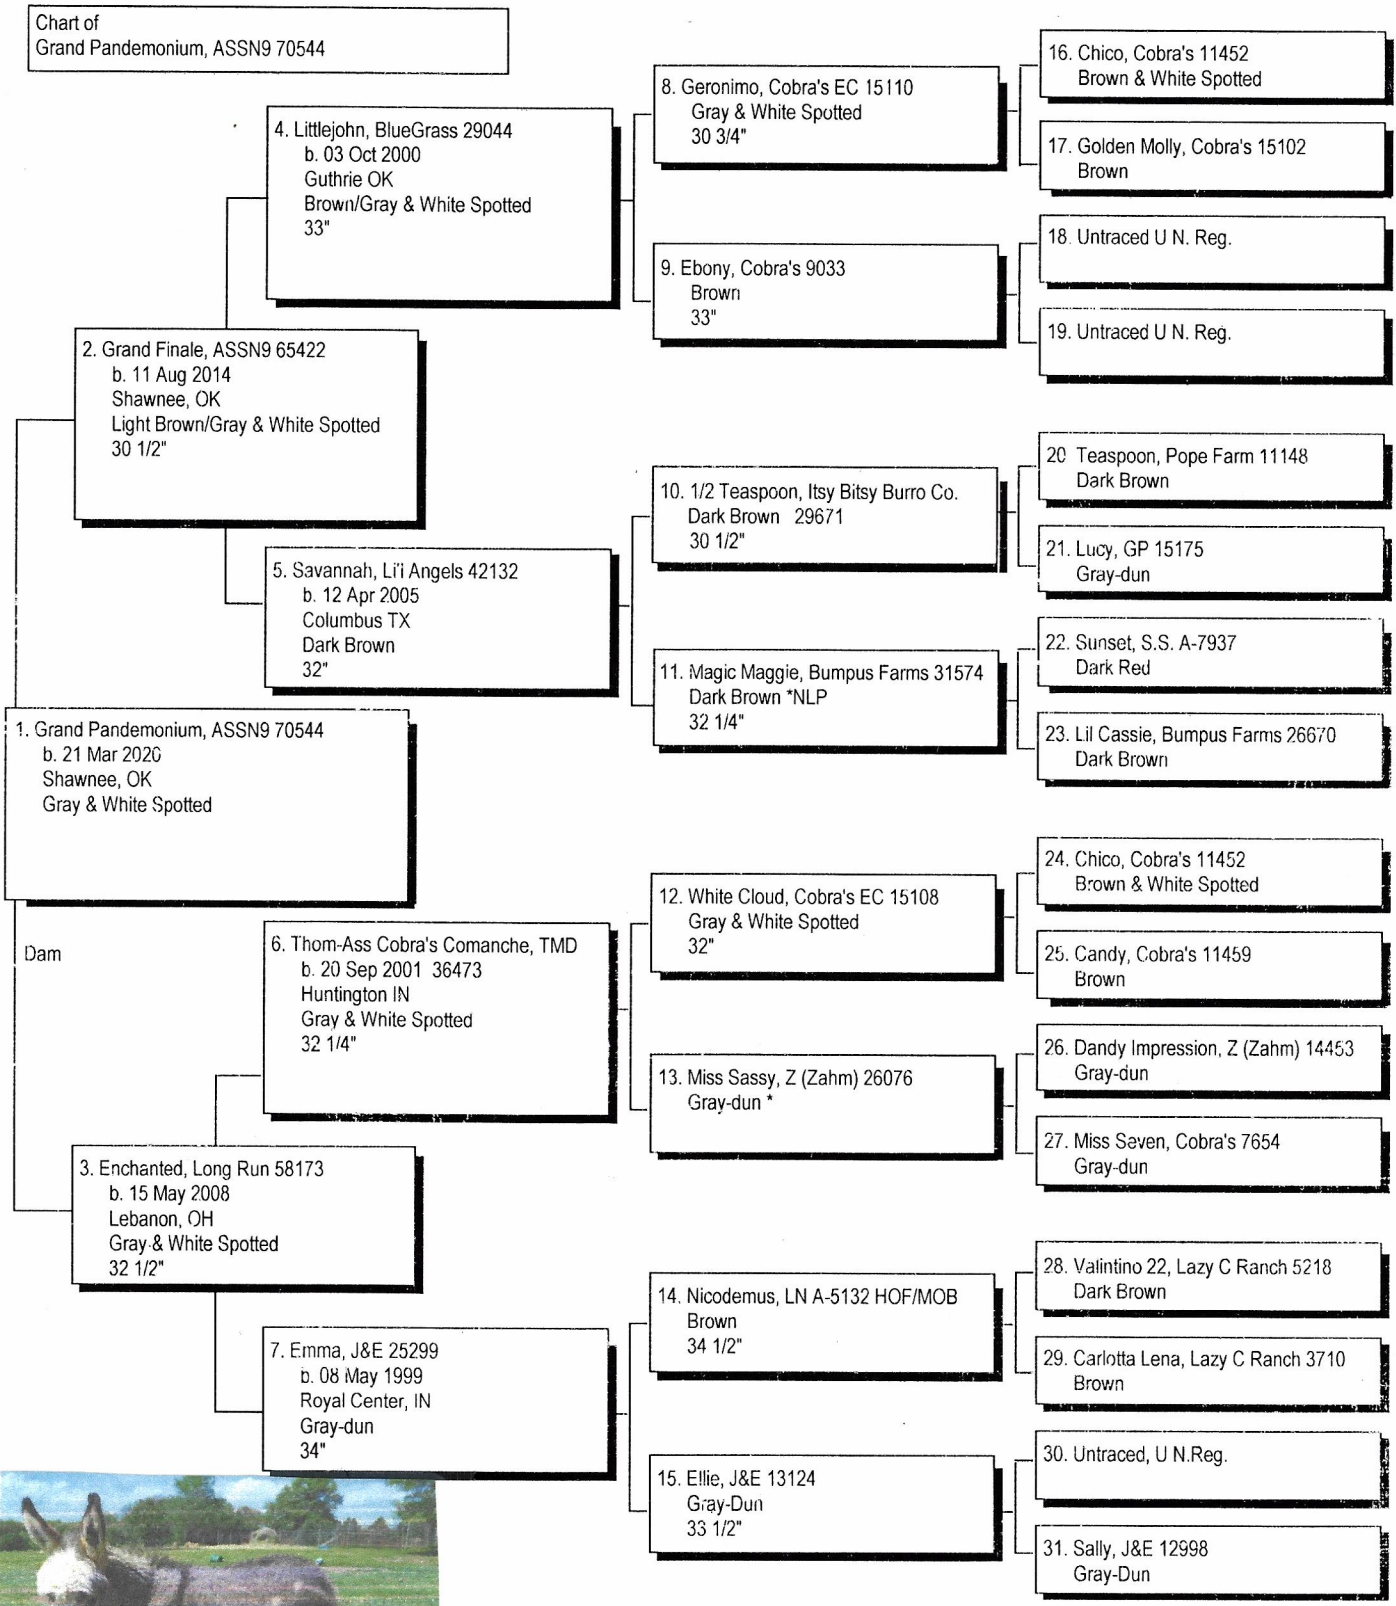

Pedigree

Chart #1

The American Donkey and Mule Society,
 PO Box 1210, Lewisville TX 75067
www.lovelongears.com/ (972) 219-0781
 The American Donkey and Mule Society is not
 responsible for errors in information submitted to
 the registry.