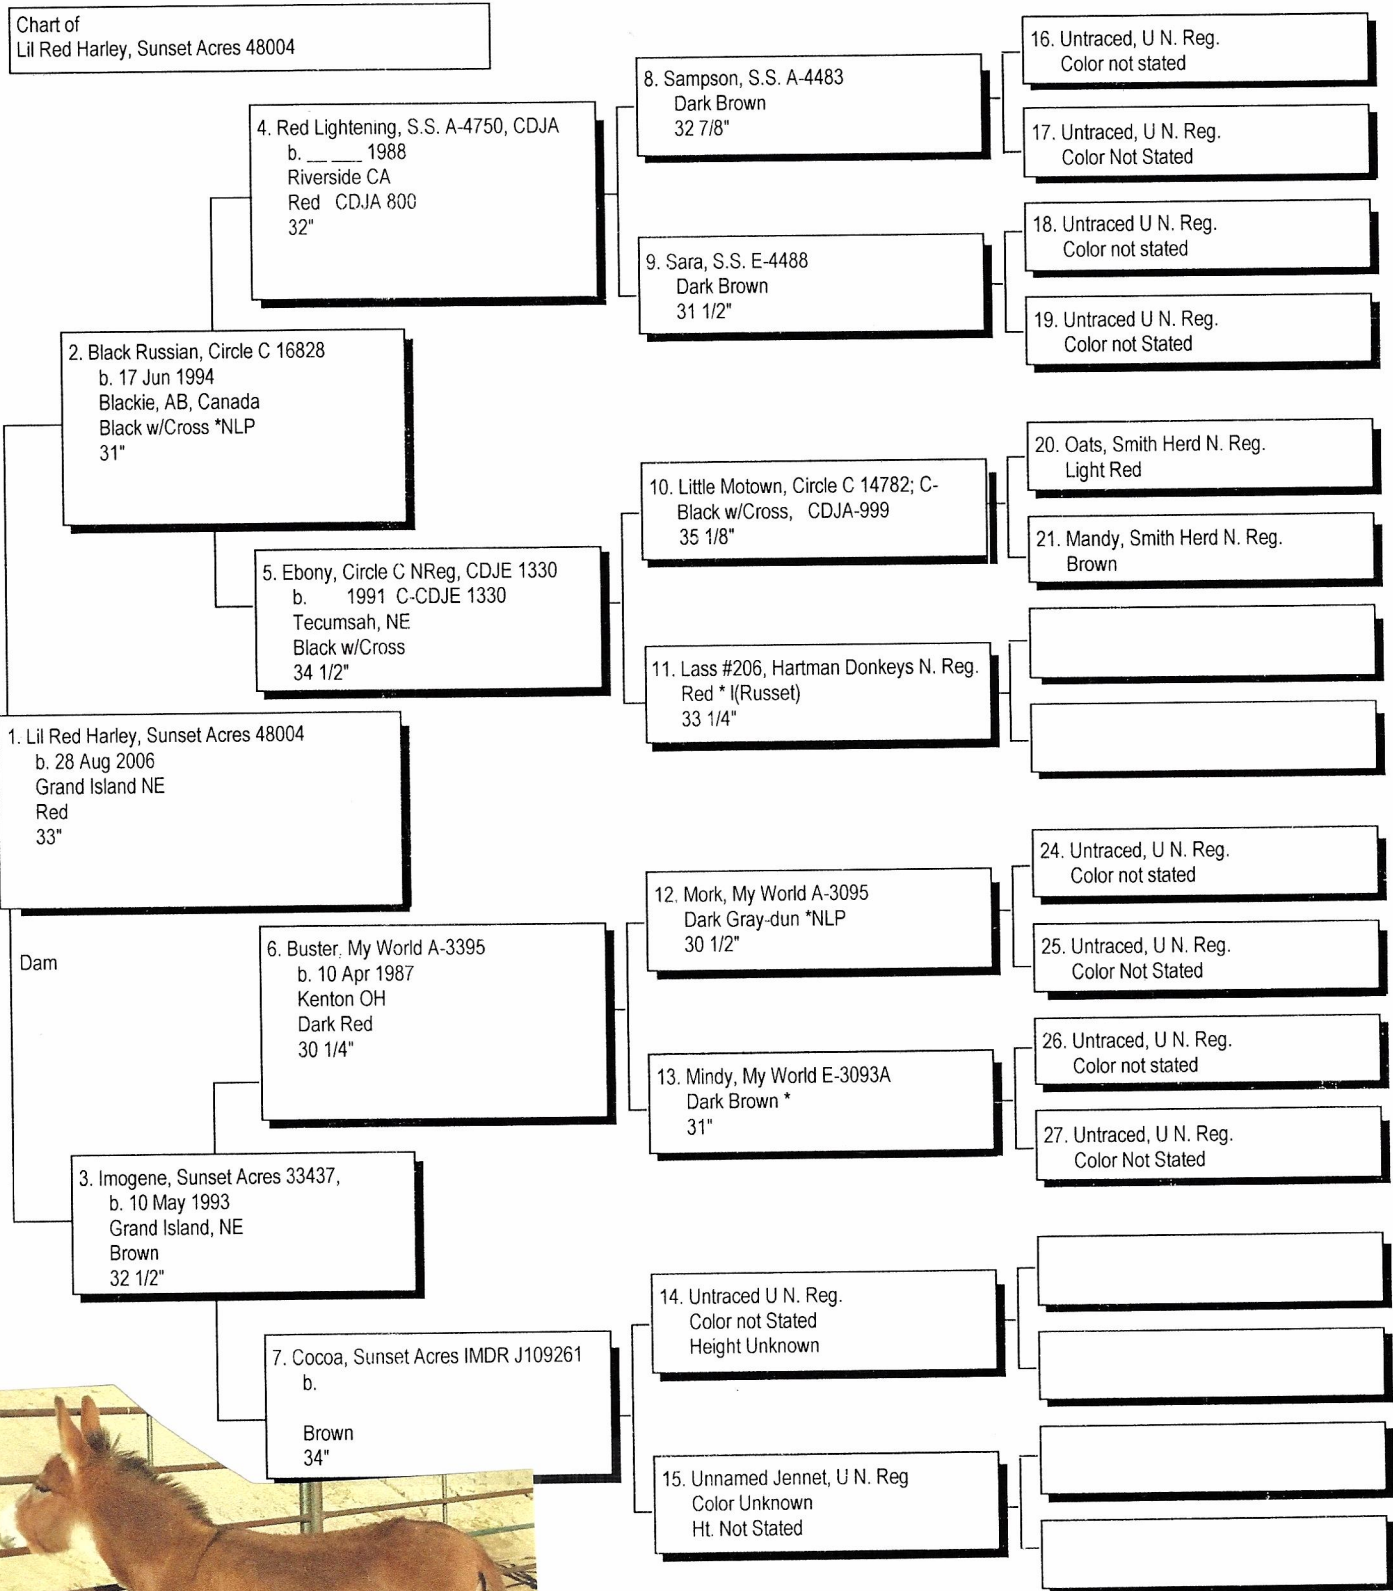

Pedigree

Chart #1

The American Donkey and Mule Society,
PO Box 1210, Lewisville TX 75067
www.lovelongears.com/ (972) 219-0781
The American Donkey and Mule Society is not
responsible for errors in information submitted to
the registry.