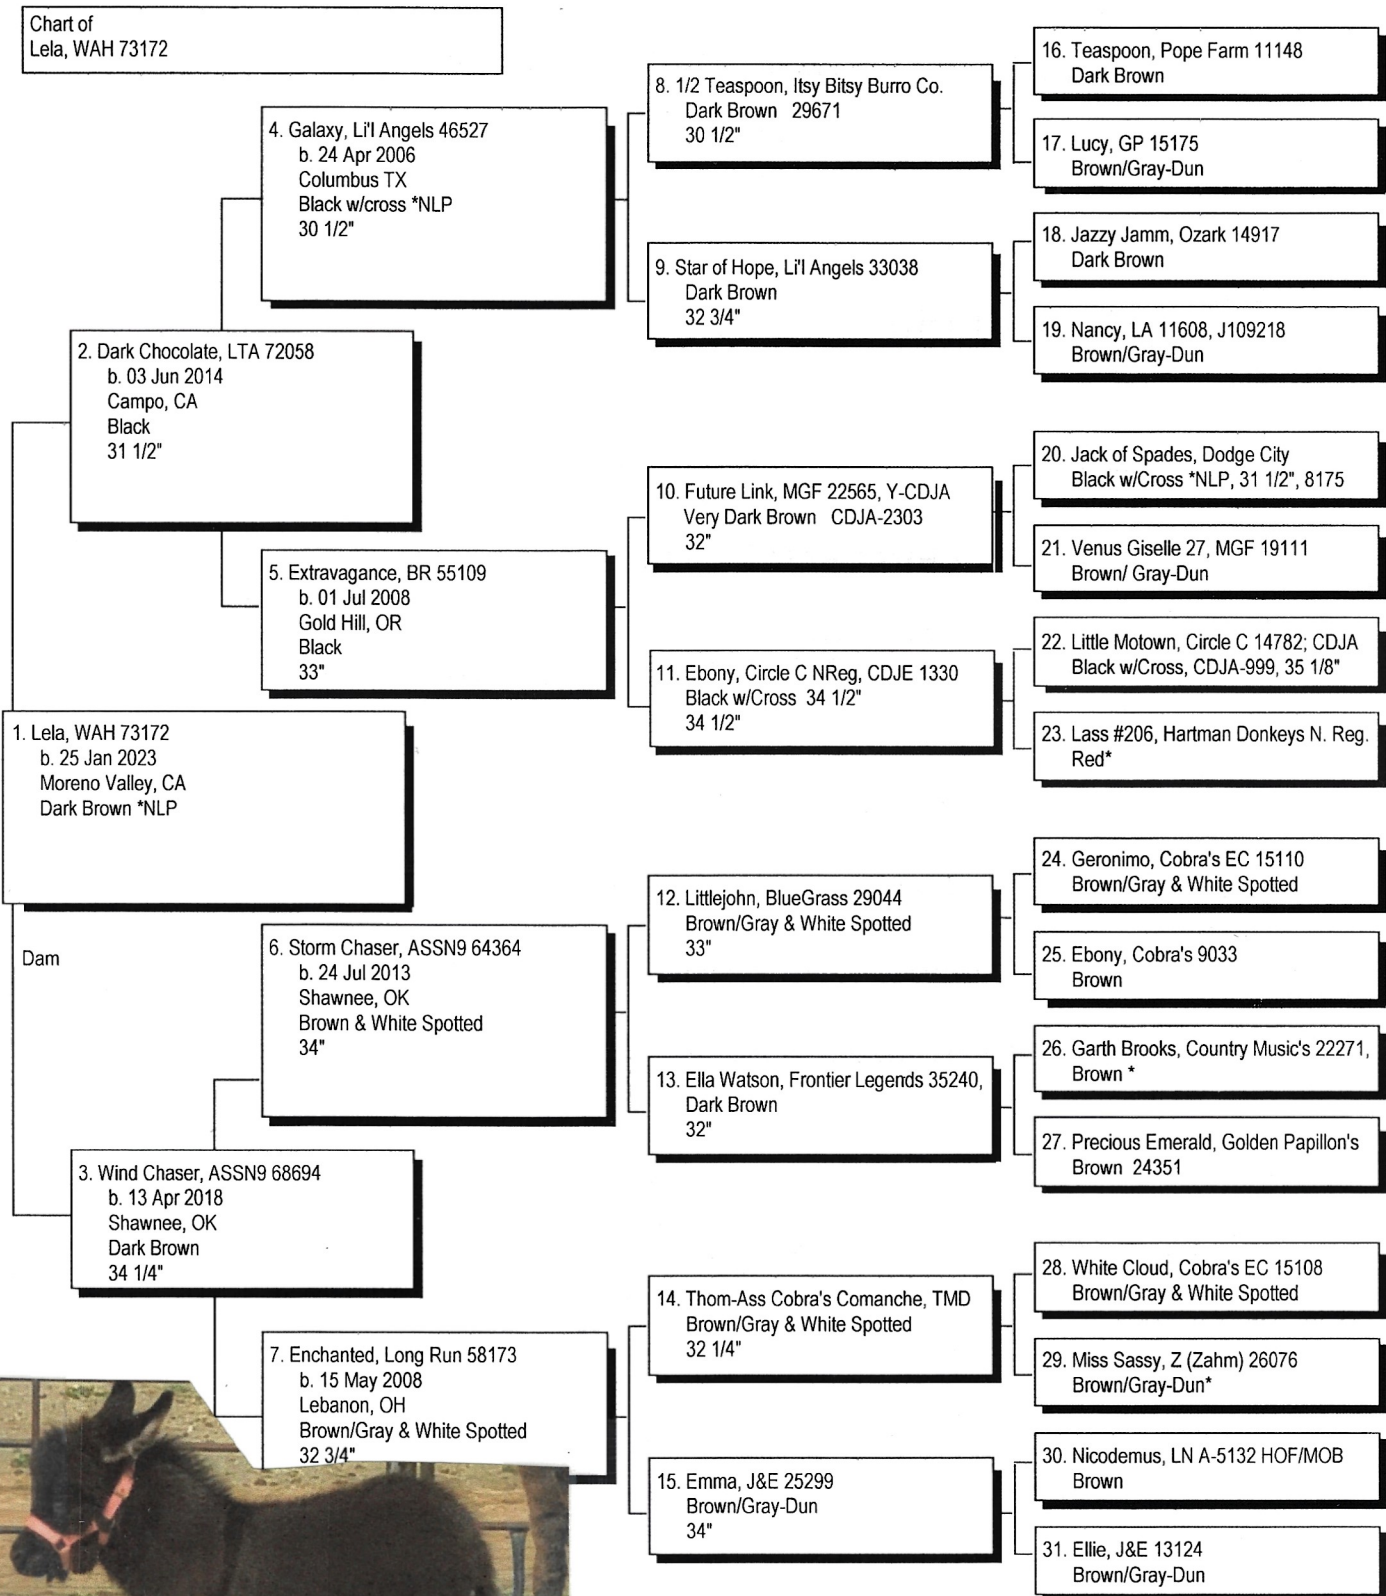

991001003033025

Pedigree

Chart #1

American Donkey & Mule Society
 PO Box 1210, Lewisville TX 75067
 (972) 219-0781, lovelongears@hotmail.com
 ADMS is not responsible for errors submitted to the registry.