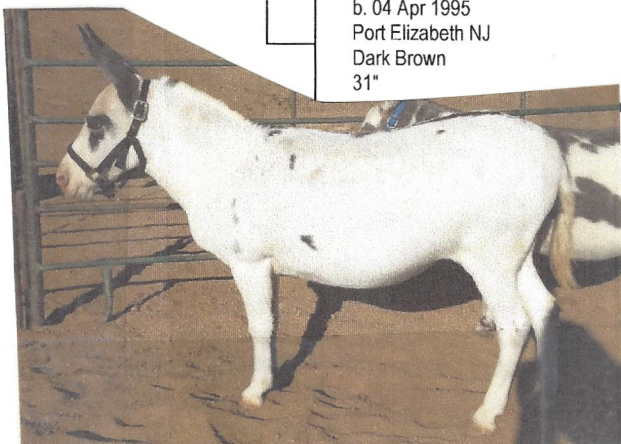

Pedigree

Chart #1

Chart of Charm, Bainbridge's 54675

The American Donkey and Mule Society,
 PO Box 1210, Lewisville TX 75067
www.lovelongears.com/ (972) 219-0781
 The American Donkey and Mule Society is not responsible for errors in information submitted to the registry.