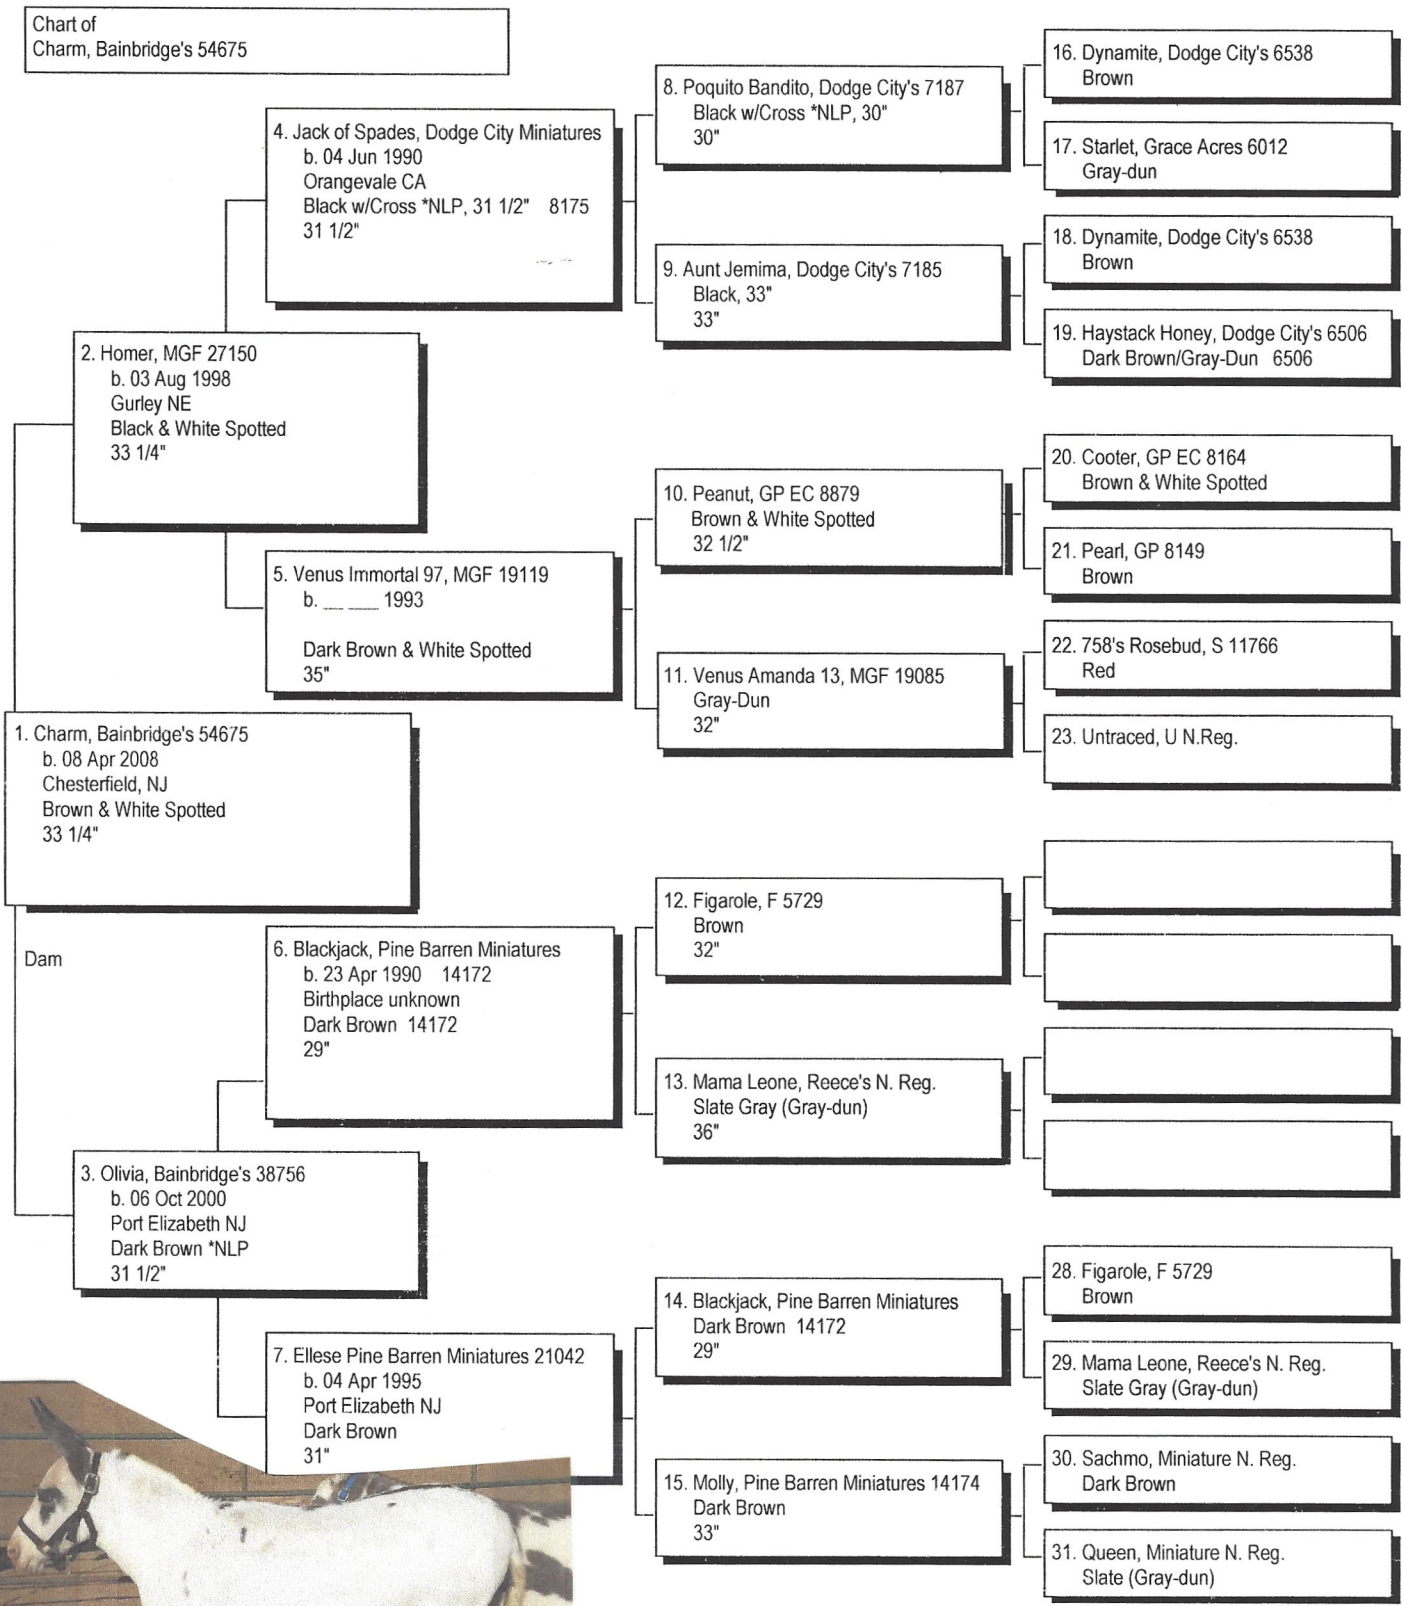

Pedigree

Chart #1

Chart of Charm, Bainbridge's 54675

The American Donkey and Mule Society,
 PO Box 1210, Lewisville TX 75067
www.lovelongears.com/ (972) 219-0781
 The American Donkey and Mule Society is not responsible for errors in information submitted to the registry.